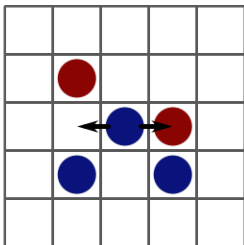

Dual Cards on the Wind Spirit

Dual cards are cards that move the master or the students differently. Such cards include the Mejika, Okija, Sasori or Kumo. This expansion also includes two new Dual Cards (Koala and Koi). You may use these cards in a Wind Spirit game, using the *Way of the Wind* expansion. When using such a card on the Wind Spirit itself, the Wind Spirit will move following the student moves of that card. Master moves are only possible for the Masters themselves.

New moves

This expansion includes cards with new kinds of moves, that can only be done under certain conditions.

Some moves (a white cross on a black square) are only possible when the pawn is moving to an empty square.

Some others (a black cross on a white square) are only possible when the pawn is moving on an opponent pawn (student or master).

In the following example, the pawn in the middle of the board can either move to its left or capture the pawn on its right using the Wolf Card. No other move is possible for that card and that pawn.

Draft

Draft is a new way to set up the game. To start a new game, draw 5 cards. Select a first player randomly or using the stamp of the last drawn card. The players then take turns picking a card from these 5 cards, starting from the second player. The last card to be picked is the extra card in the middle. Note that when playing with Spirit Cards, the two players can start the game with a different number of Spirit Cards.