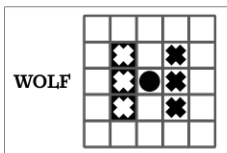

Dual Cards on the Wind Spirit

Dual cards are cards that move the master or the students differently. Such cards include the Mejika, Okija, Sasori or Kumo. This expansion also includes two new Dual Cards (Koala and Koi). You may use these cards in a Wind Spirit game, using the *Way of the Wind* expansion. When using such a card on the Wind Spirit itself, the Wind Spirit will move following the student moves of that card. Master moves are only possible for the Masters themselves.

New moves

This expansion includes cards with new kinds of moves, that can only be done under certain conditions.

Some moves (a white cross on a black square) are only possible when the pawn is moving to an empty square.

Some others (a black cross on a white square) are only possible when the pawn is moving on an opponent pawn (student or master).

In the following example, the pawn in the middle of the board can either move to its left or capture the pawn on its right using the Wolf Card. No other move is possible for that card and that pawn.