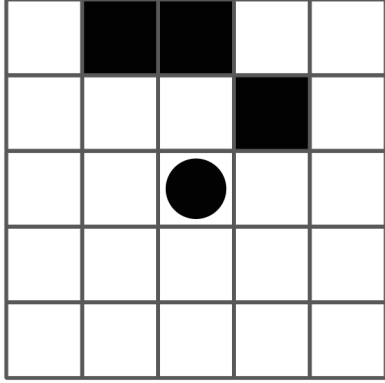

Onitama

Forgotten Moves

This is a fan expansion for Onitama. It is compatible with any other expansion. You need the original Onitama game in order to play.

Components

14 Move Cards. 2 of them (Whale and Owl) require the *Way of the Wind* expansion.

Dual Cards on the Wind Spirit

Dual cards are cards that move the master or the students differently. Such cards include the Mejika, Okija, Sasori or Kumo. This expansion also includes two new Dual Cards (Koala and Koi). You may use these cards in a Wind Spirit game, using the *Way of the Wind* expansion. When using such a card on the Wind Spirit itself, the Wind Spirit will move following the student moves of that card. Master moves are only possible for the Masters themselves.

Some others (a black cross on a white square) are only possible when the pawn is moving on an opponent pawn (student or master).

In the following example, the pawn in the middle of the board can either move to its left or capture the pawn on its right using the Wolf Card. No other move is possible for that card and that pawn.

S'TORK

FLAMINGO

PEACOCK

PHEASANT

WOLF

DEER

CROCODILE

SHARK