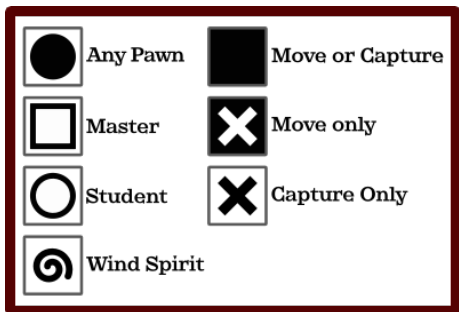

Draft

Draft is a new way to set up the game. To start a new game, draw 5 cards. Select a first player randomly or using the stamp of the last drawn card. The players then take turns picking a card from these 5 cards, starting from the second player. The last card to be picked is the extra card in the middle. Note that when playing with Spirit Cards, the two players can start the game with a different number of Spirit Cards.